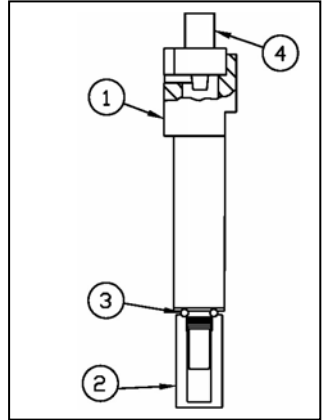

Cyclone Assembly - 456228

<i>Item</i>	<i>Description</i>	<i>Product #</i>
1	<i>Cyclone, Modified, with Vortex Finder</i>	456235
2	<i>Grit Pot</i>	456234
3	<i>O-Ring</i>	59676
4	<i>Replacement Vortex Finder</i>	39468

5350 SW 1st Lane, Ocala, FL 34474 USA
Tel: (352) 854-8080 Fax: (352) 854-7480
E-mail: ZefonCS@zefon.com
www.zefon.com