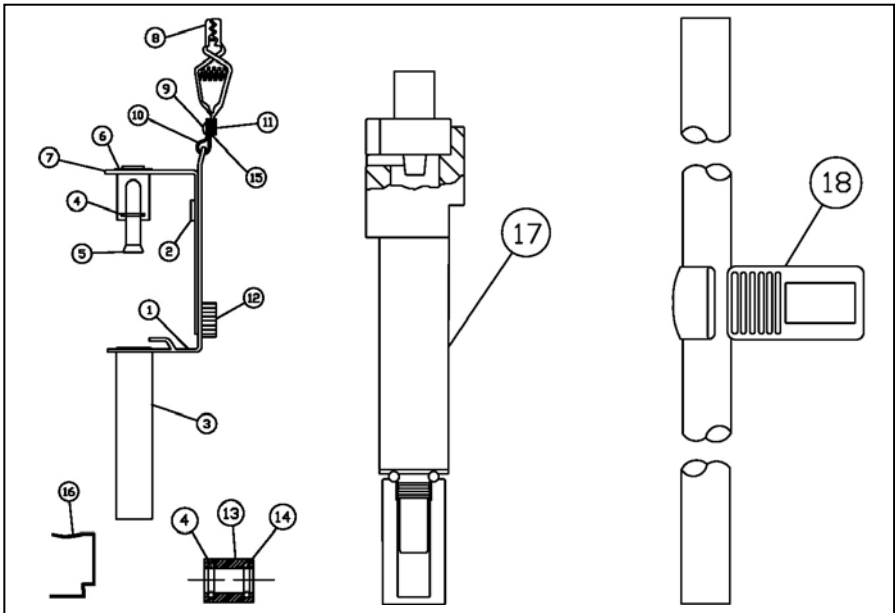

ZEFON HEAVY DUTY 10MM DORR-OLIVER CYCLONE FOR 37MM IH CASSETTES CATALOG NO. 10044015

The Zefon heavy duty Dorr-Oliver Cyclone is designed to separate respirable dust particles so they can be collected onto a filter and analyzed. Larger particles fall into a grit pot and are discarded.

Proper Cyclone Assembly

Complete Cyclone for IH Cassettes 10044015

Item	Description	Product #
1	Bracket, Lower	456239
2	Guide, Standoff	456230
3	Guard, Cyclone	456233
4	O-Ring(2 required)	635037
5	Connector Assembly	456227
6	Retaining Ring	625420
7	Bracket, Upper	456229
8	Clip, Crocodile	456222
9	Rivet	625418

Item	Description	Product #
10	Clip, Cable	63665
11	Washer	625423
12	Nut, Locking	465261
13	Coupler	457169
14	O-Ring	62482
15	Spacer	456238
16	Clamp	461936
17	Cyclone Assembly	456228
18	Sampling Line Assembly	456226